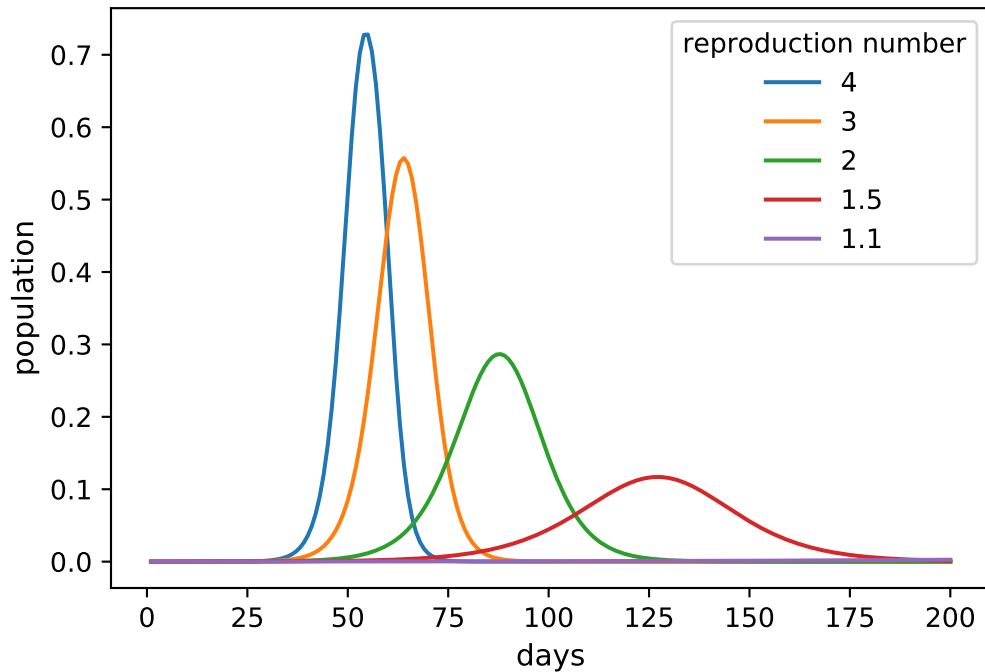

# Reproduction number : 2.88

Reproduction number : 2.88

### Infected population

### Total deth/recovered